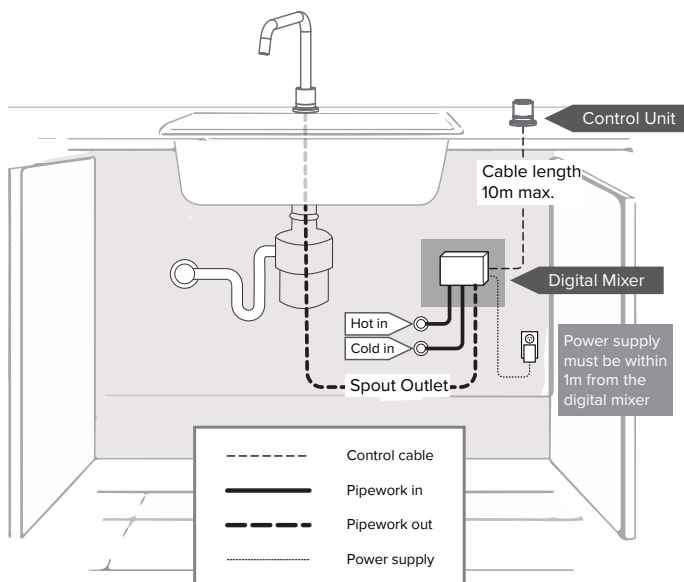

## SCOPE OF APPLICATION

The temperature control unit can be installed in the ceiling (recommended for the Tate Digital Shower Mixer) or inside the vanity/underneath the kitchen sink (Tate Digital Wall Mounted Basin / Bath Mixer or Tate Digital Deck Mounted Sink Mixer) – allowing easy access to the components for diagnostics and servicing.

**Wire and Data Cable must be installed prior to the wall lining.**

It is recommended that the data cable is installed in conduit for ease of maintenance.

**Important:** The Digital Mixer must have an access panel and should not be sealed in the wall

### TATE SMARTFLOW DIGITAL SHOWER MIXER

A Ceiling Mounted (Recommended)

B Wall Mounted

### TATE DIGITAL DECK MOUNTED SINK MIXER

Under Sink (Recommended)