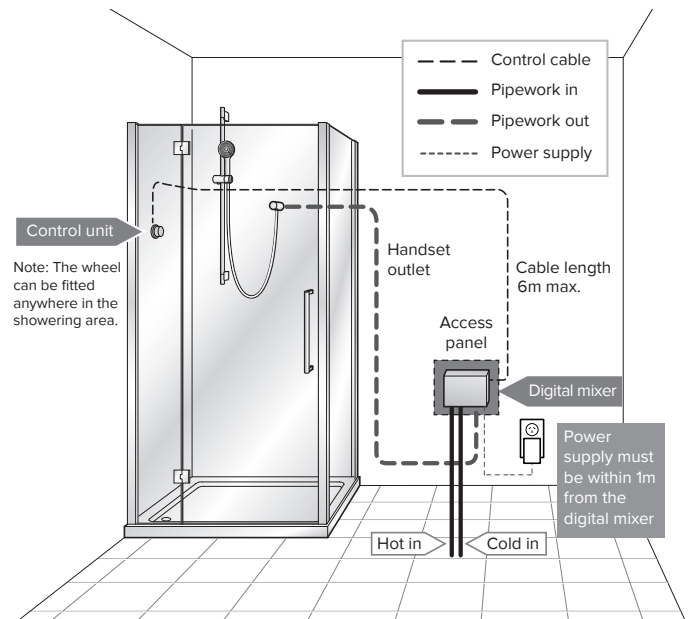

## SCOPE OF APPLICATION

The temperature control unit can be installed in the ceiling (recommended for the Tate Digital Shower Mixer) or inside the vanity/underneath the kitchen sink (Tate Digital Wall Mounted Basin / Bath Mixer or Tate Digital Deck Mounted Sink Mixer) – allowing easy access to the components for diagnostics and servicing.

**Wire and Data Cable must be installed prior to the wall lining.**

It is recommended that the data cable is installed in conduit for ease of maintenance.

**Important:** The Digital Mixer must have an access panel and should not be sealed in the wall

### TATE SMARTFLOW DIGITAL SHOWER MIXER

A Ceiling Mounted (Recommended)

B Wall Mounted

### TATE DIGITAL DECK MOUNTED SINK MIXER

Under Sink (Recommended)