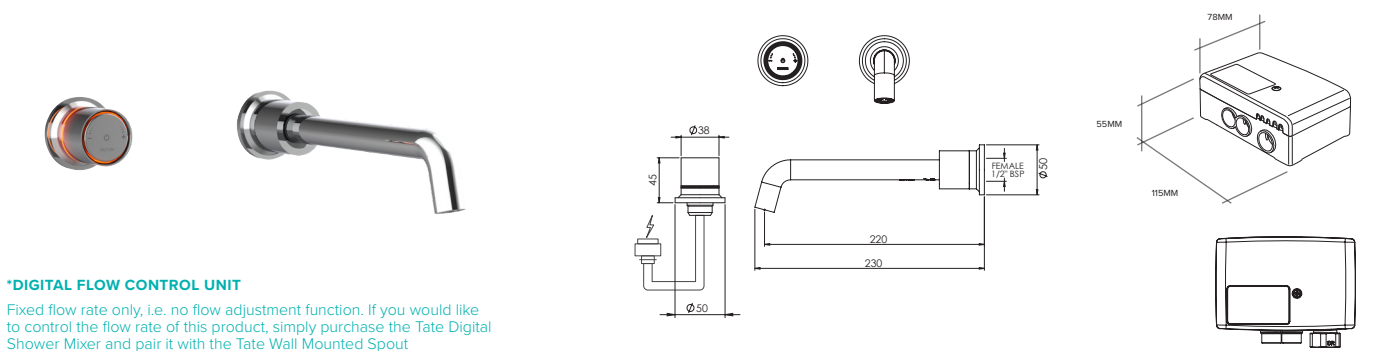

# FELTON

Tate digital mixers feature Swiss technology and German components which allows you to alter your water temperature & flow\* comfortably at the touch of a button. The mixers allow constant water temperatures even when other taps in the house are used making for a safer shower, especially for children and the elderly.

## TATE SMARTFLOW DIGITAL SHOWER MIXER

## TATE DIGITAL WALL MOUNTED MIXER

**\*DIGITAL FLOW CONTROL UNIT**

Fixed flow rate only, i.e. no flow adjustment function. If you would like to control the flow rate of this product, simply purchase the Tate Digital Shower Mixer and pair it with the Tate Wall Mounted Spout

## TATE DIGITAL DECK MOUNTED MIXER

**\*DIGITAL FLOW CONTROL UNIT**

Fixed flow rate only, i.e. no flow adjustment function. If you would like to control the flow rate of this product, simply purchase the Tate Digital Shower Mixer and pair it with the Tate Deck Mounted Spout