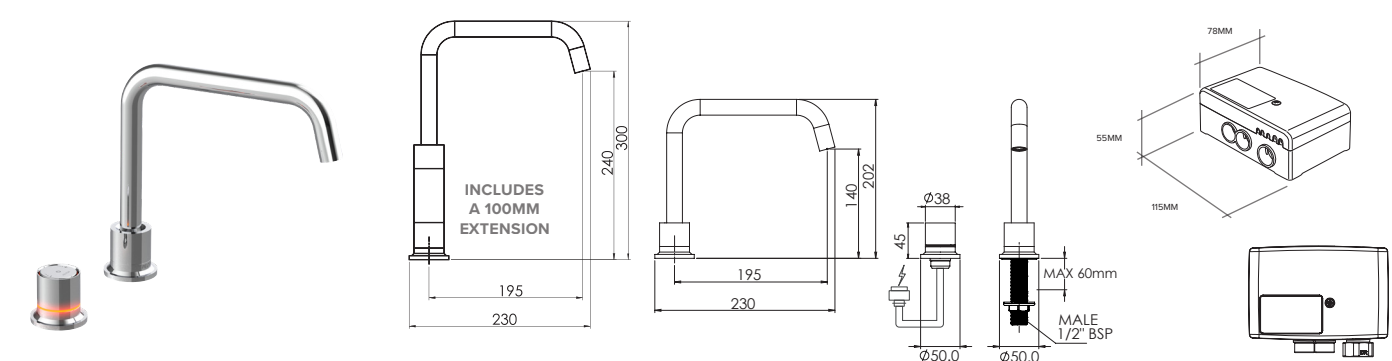

## TATE SMARTFLOW DIGITAL SHOWER MIXER

## TATE DIGITAL WALL MOUNTED MIXER

**\*DIGITAL FLOW CONTROL UNIT**

Fixed flow rate only, i.e. no flow adjustment function. If you would like to control the flow rate of this product, simply purchase the Tate Digital Shower Mixer and pair it with the Tate Wall Mounted Spout

## TATE DIGITAL DECK MOUNTED MIXER

**\*DIGITAL FLOW CONTROL UNIT**

Fixed flow rate only, i.e. no flow adjustment function. If you would like to control the flow rate of this product, simply purchase the Tate Digital Shower Mixer and pair it with the Tate Deck Mounted Spout