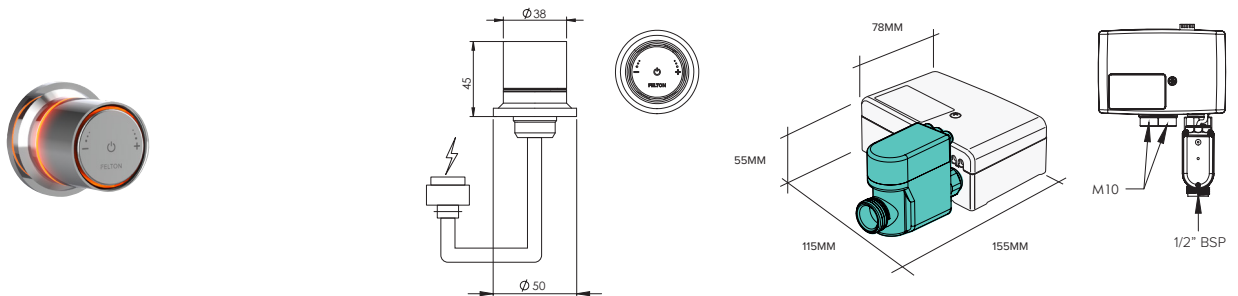

# FELTON

Tate digital mixers feature Swiss technology and German components which allows you to alter your water temperature & flow\* comfortably at the touch of a button. The mixers allow constant water temperatures even when other taps in the house are used making for a safer shower, especially for children and the elderly.

## TATE SMARTFLOW DIGITAL SHOWER MIXER

## TATE DIGITAL WALL MOUNTED MIXER

**\*DIGITAL FLOW CONTROL UNIT**

Fixed flow rate only, i.e. no flow adjustment function. If you would like to control the flow rate of this product, simply purchase the Tate Digital Shower Mixer and pair it with the Tate Wall Mounted Spout

## TATE DIGITAL DECK MOUNTED MIXER

**\*DIGITAL FLOW CONTROL UNIT**

Fixed flow rate only, i.e. no flow adjustment function. If you would like to control the flow rate of this product, simply purchase the Tate Digital Shower Mixer and pair it with the Tate Deck Mounted Spout