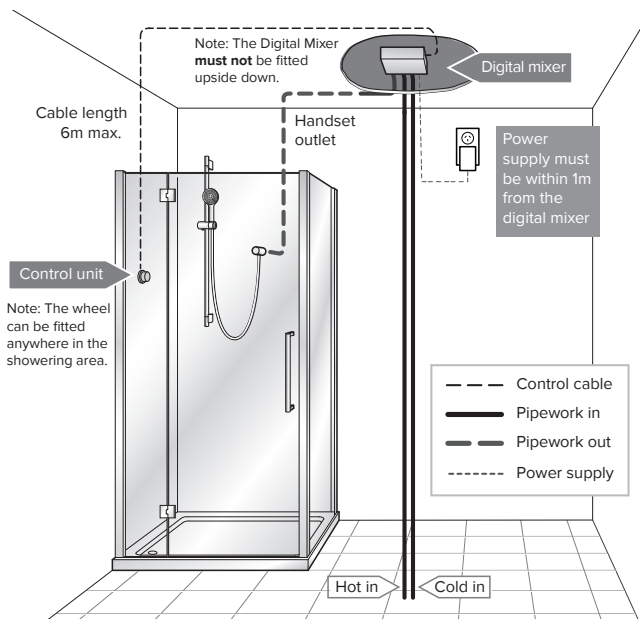

## TATE DIGITAL DECK MOUNTED MIXER

**\*DIGITAL FLOW CONTROL UNIT**

Fixed flow rate only, i.e. no flow adjustment function. If you would like to control the flow rate of this product, simply purchase the Tate Digital Shower Mixer and pair it with the Tate Deck Mounted Spout

## SCOPE OF APPLICATION

The temperature control unit can be installed in the ceiling (recommended for the Tate Digital Shower Mixer) or inside the vanity/underneath the kitchen sink (Tate Digital Wall Mounted Basin / Bath Mixer or Tate Digital Deck Mounted Sink Mixer) – allowing easy access to the components for diagnostics and servicing.

**Wire and Data Cable must be installed prior to the wall lining.**

It is recommended that the data cable is installed in conduit for ease of maintenance.

**Important:** The Digital Mixer must have an access panel and should not be sealed in the wall

### TATE SMARTFLOW DIGITAL SHOWER MIXER

A Ceiling Mounted (Recommended)

B Wall Mounted