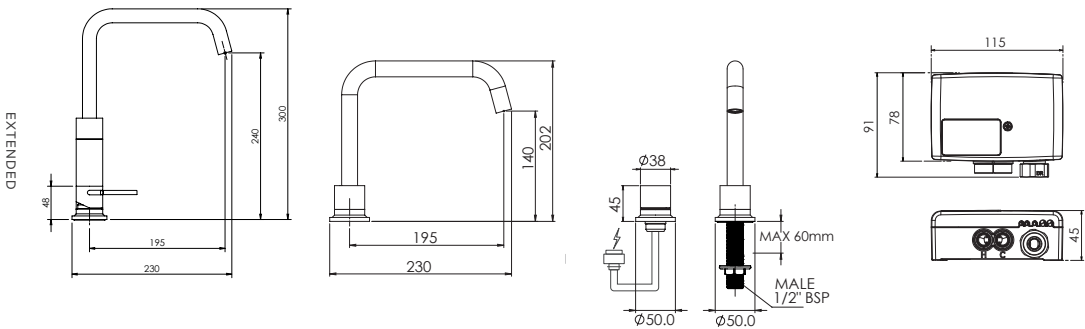

TECHNICAL PRODUCT INFORMATION

TATE DIGITAL DECK MOUNTED MIXER

FEATURES & BENEFITS

- Suitable for mains pressure only (up to 500kPa)
- Available in chrome & PVD finishes
- Suitable for left or right-handed installation
- Supplied with a 100mm extension component for optional height increase
- 360° swivel spout
- LED lights indicate change in water temperature
- Three programmable memory settings for temperature and flow rate*
- Programmable maximum run time
- Ambient light setting function
- Gradual temperature change
- 5 years warranty

Chrome | FD-TDMSMCA

Brushed Gold
FD-TDMSMBGA

Black
FD-TDMSMBA

Brushed Nickel
FD-TDMSMBNA

Brushed Gunmetal
FD-TDMSMGMA

Brushed Bronze
FD-TDMSMBBZA

Black
Gloss Black
FD-TDMSMMB-GBA

*Fixed flow rate only, i.e no flow adjustment function. If you would like to control the flow rate for this product, simply purchase the Tate Digital Shower Mixer and pair it with the Tate Deck Mounted Spout.

WHEN INSTALLED
AS BASIN/SINK MIXER