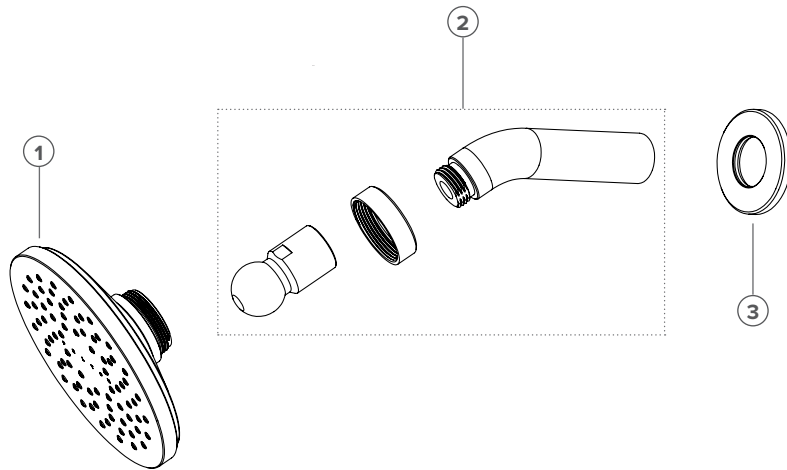

TATE CUSTOMISATION FORM

TATE

AERLUX® SHOWER ROSE

FINISHES

- C** CHROME
- BG** BRUSHED GOLD
- MB** MATTE BLACK
- BN** BRUSHED NICKEL
- GM** BRUSHED GUNMETAL
- BBZ** BRUSHED BRONZE
- GB** GLOSS BLACK

MERCHANT NAME / BRANCH

STAFF NAME

STAFF EMAIL ADDRESS

CUSTOMER NAME / JOB REFERENCE

CUSTOMER PHONE NUMBER

CUSTOMER EMAIL ADDRESS

NOTES

Note: Customised orders will not be able to be returned for credit

1. Tate Front Faceplate