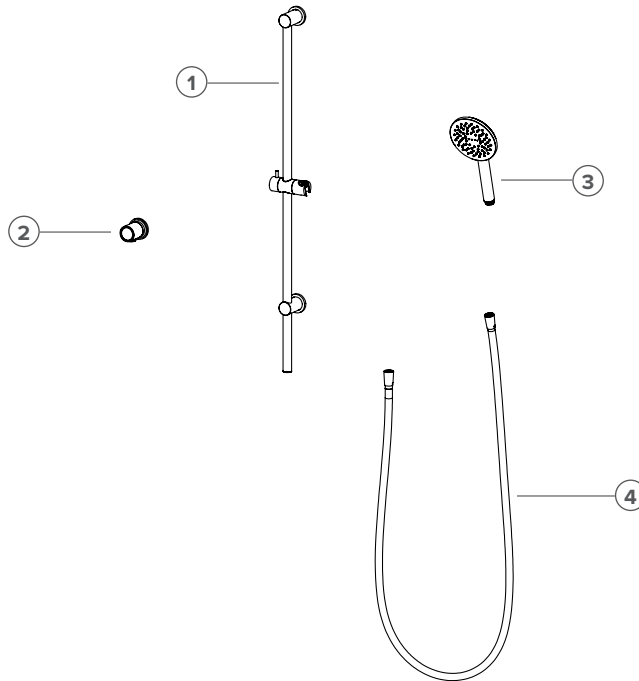

TATE CUSTOMISATION FORM

TATE AERLUX® CONVENTIONAL SLIDE RAIL

FINISHES

- ☐ **C** CHROME
- ☐ **BG** BRUSHED GOLD
- ☐ **MB** MATTE BLACK
- ☐ **BN** BRUSHED NICKEL
- ☐ **GM** BRUSHED GUNMETAL
- ☐ **BBZ** BRUSHED BRONZE
- ☐ **GB** GLOSS BLACK

MERCHANT NAME / BRANCH

STAFF NAME

STAFF EMAIL ADDRESS

CUSTOMER NAME / JOB REFERENCE

CUSTOMER PHONE NUMBER

CUSTOMER EMAIL ADDRESS

NOTES

Note: Customised orders will not be able to be returned for credit

1. Tate Conventional Slide Rail

Finish: (please tick)

1. ☐ **C**
   ☒ **BG**
   ☐ **MB**
   ☐ **BN**
   ☐ **GM**
   ☐ **BBZ**

2. Tate Elbow

Finish: (please tick)

1. ☐ **C**
   ☒ **BG**
   ☐ **MB**
   ☐ **BN**
   ☐ **GM**
   ☐ **BBZ**
   ☐ **GB**

3. Tate Aerlux® Handpiece

Finish: (please tick)

1. ☐ **C**
   ☒ **BG**
   ☐ **MB**
   ☐ **BN**
   ☐ **GM**
   ☐ **BBZ**
   ☐ **GB**

4. Tate Hose

Finish: (please tick)

1. ☐ **C**
   ☒ **BG**
   ☐ **MB**
   ☐ **BN**
   ☐ **GM**
   ☐ **BBZ**