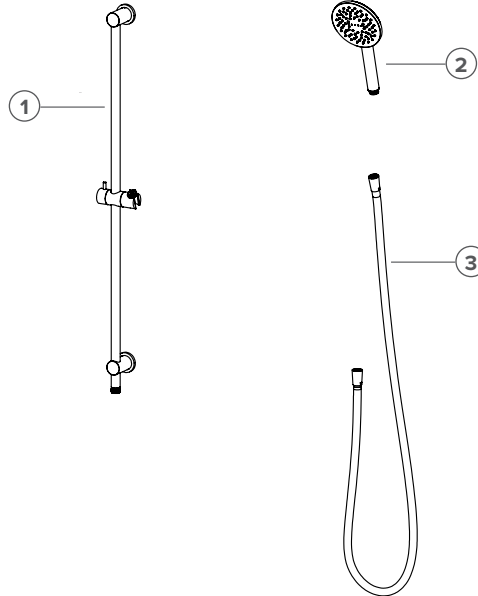

TATE CUSTOMISATION FORM

TATE

AERLUX® SINGLE SPRAY SLIDE SHOWER

FINISHES

- C CHROME
- BG BRUSHED GOLD
- MB MATTE BLACK
- BN BRUSHED NICKEL
- GM BRUSHED GUNMETAL
- BBZ BRUSHED BRONZE
- GB GLOSS BLACK

MERCHANT NAME / BRANCH

STAFF NAME

STAFF EMAIL ADDRESS

CUSTOMER NAME / JOB REFERENCE

CUSTOMER PHONE NUMBER

CUSTOMER EMAIL ADDRESS

NOTES

Note: Customised orders will not be able to be returned for credit

1. Tate Wet Rail

Finish: (please tick)

- C
 BG
 MB
 BN
 GM
 BBZ

2. Tate Aerlux® Handpiece

Finish: (please tick)

- C
 BG
 MB
 BN
 GM
 BBZ
 GB

3. Tate Hose

Finish: (please tick)

- C
 BG
 MB
 BN
 GM
 BBZ