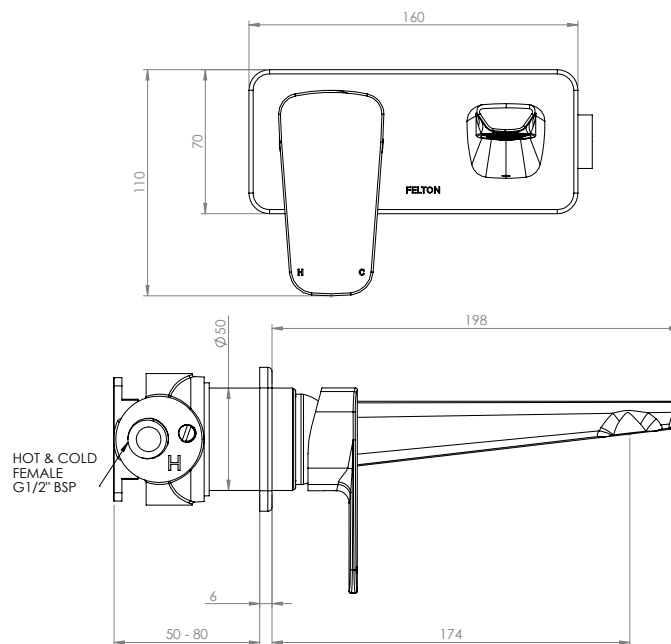

TECHNICAL PRODUCT INFORMATION

AXISS

WALL MOUNTED BASIN/BATH MIXER

FEATURES & BENEFITS

- Mains pressure only
- 40mm quality European cartridge
- Designed in NZ
- Watermark certified
- 15 year warranty (T&C's apply)

Chrome | AXBFCA

Black
AXBFBA

WHEN INSTALLED
AS BASIN MIXER