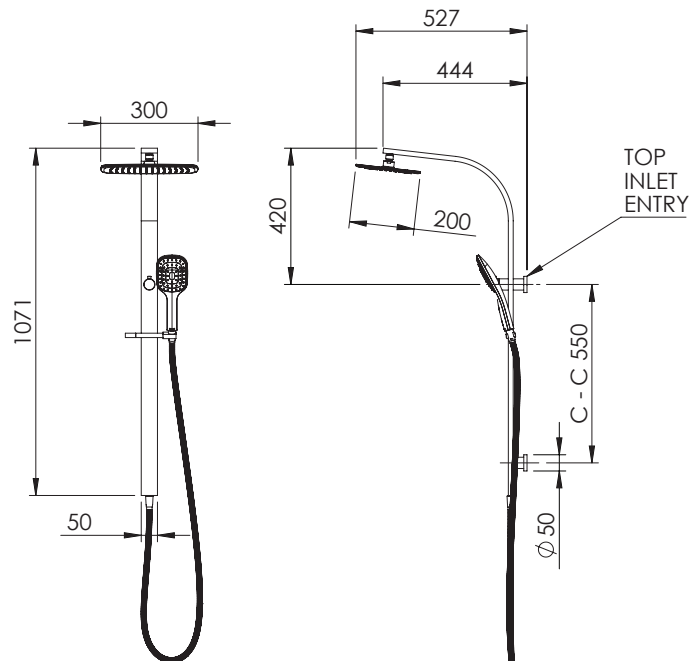

TECHNICAL PRODUCT INFORMATION

AXISS

SHOWER COLUMN

FEATURES & BENEFITS

- Suitable for mains (equal high) pressure only
- 300 x 200mm stainless steel rain head and single function handpiece
- Shower aperture: Rain head 89mm² | Handpiece 54mm²
- Brass shower column with brackets
- Top entry G1/2 BSP inlet
- Built in diverter to switch between rain head and handpiece
- 1.5m small bore EN1113 rated hose
- Watermark certified
- 5 year warranty

Chrome | AXRSCCA

Black
AXRSCBA

HANDPIECE