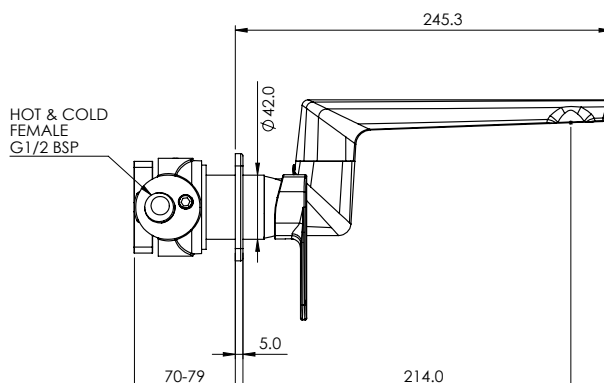

WHEN INSTALLED
AS BASIN MIXER