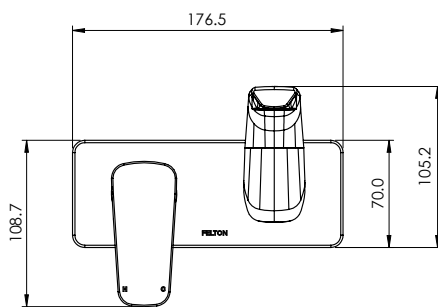

WHEN INSTALLED
AS BASIN MIXER